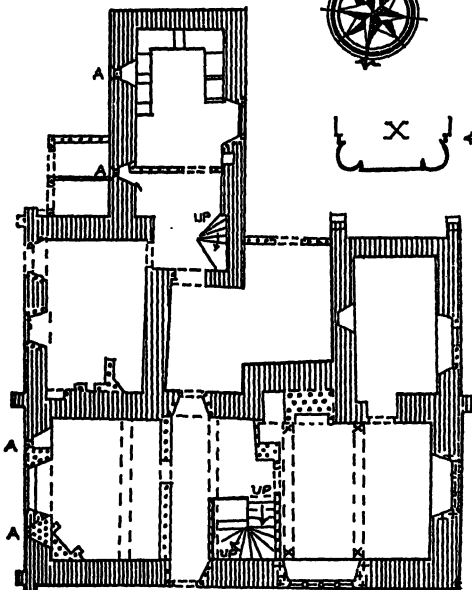

DONINGTON - LE - HEATH - MANOR HOUSE FARM

LEICESTERSHIRE

c1280

▨ c1280

▨ 17TH CY

▨ LATER

X ← X BEAMS

WINDOWS

A. TREFOIL-HEADS

B. TWO-CENTRED

C. TREFOILS

D. CHAMFERED LIGHTS

SCALE OF FEET
10 20 30 40 50

GROUND PLAN

FIRST FLOOR

M.E.WOOD.1948.